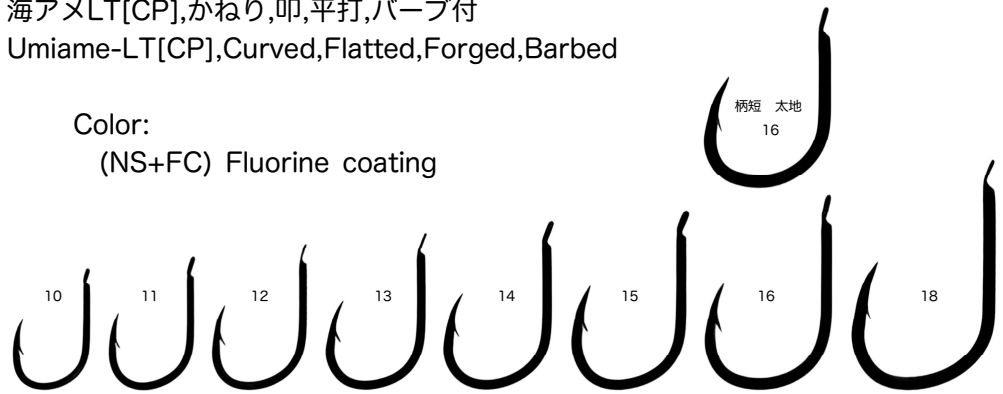

No.JH42

海マス,叩,平打,バープ付  
Umimasu,Barbed,Forged,Flatted

Color:  
(NS+FC) Fluorine coating

No.JH34

海アメLT[CP],かねり,叩,平打,バープ付  
Umiamе-LT[CP],Curved,Flatted,Forged,Barbed

Color:  
(NS+FC) Fluorine coating

No.JH31

海アメ,叩,平打,バープ付  
Umiamе,Flatted,Forged

Color:  
(NS+FC) Fluorine coating

No.JH63

トラウト,叩,平打,バープ付  
Trout,Flatted,Forged

Color:  
(NS+FC) Fluorine coating

No.JH87

サーモン[海津型],かねり,叩,先打,バープ付  
Salmon[Kaizu-Type],Curved,Flatted,non-Forged,Barbed

Color:  
(NS+FC) Fluorine coating